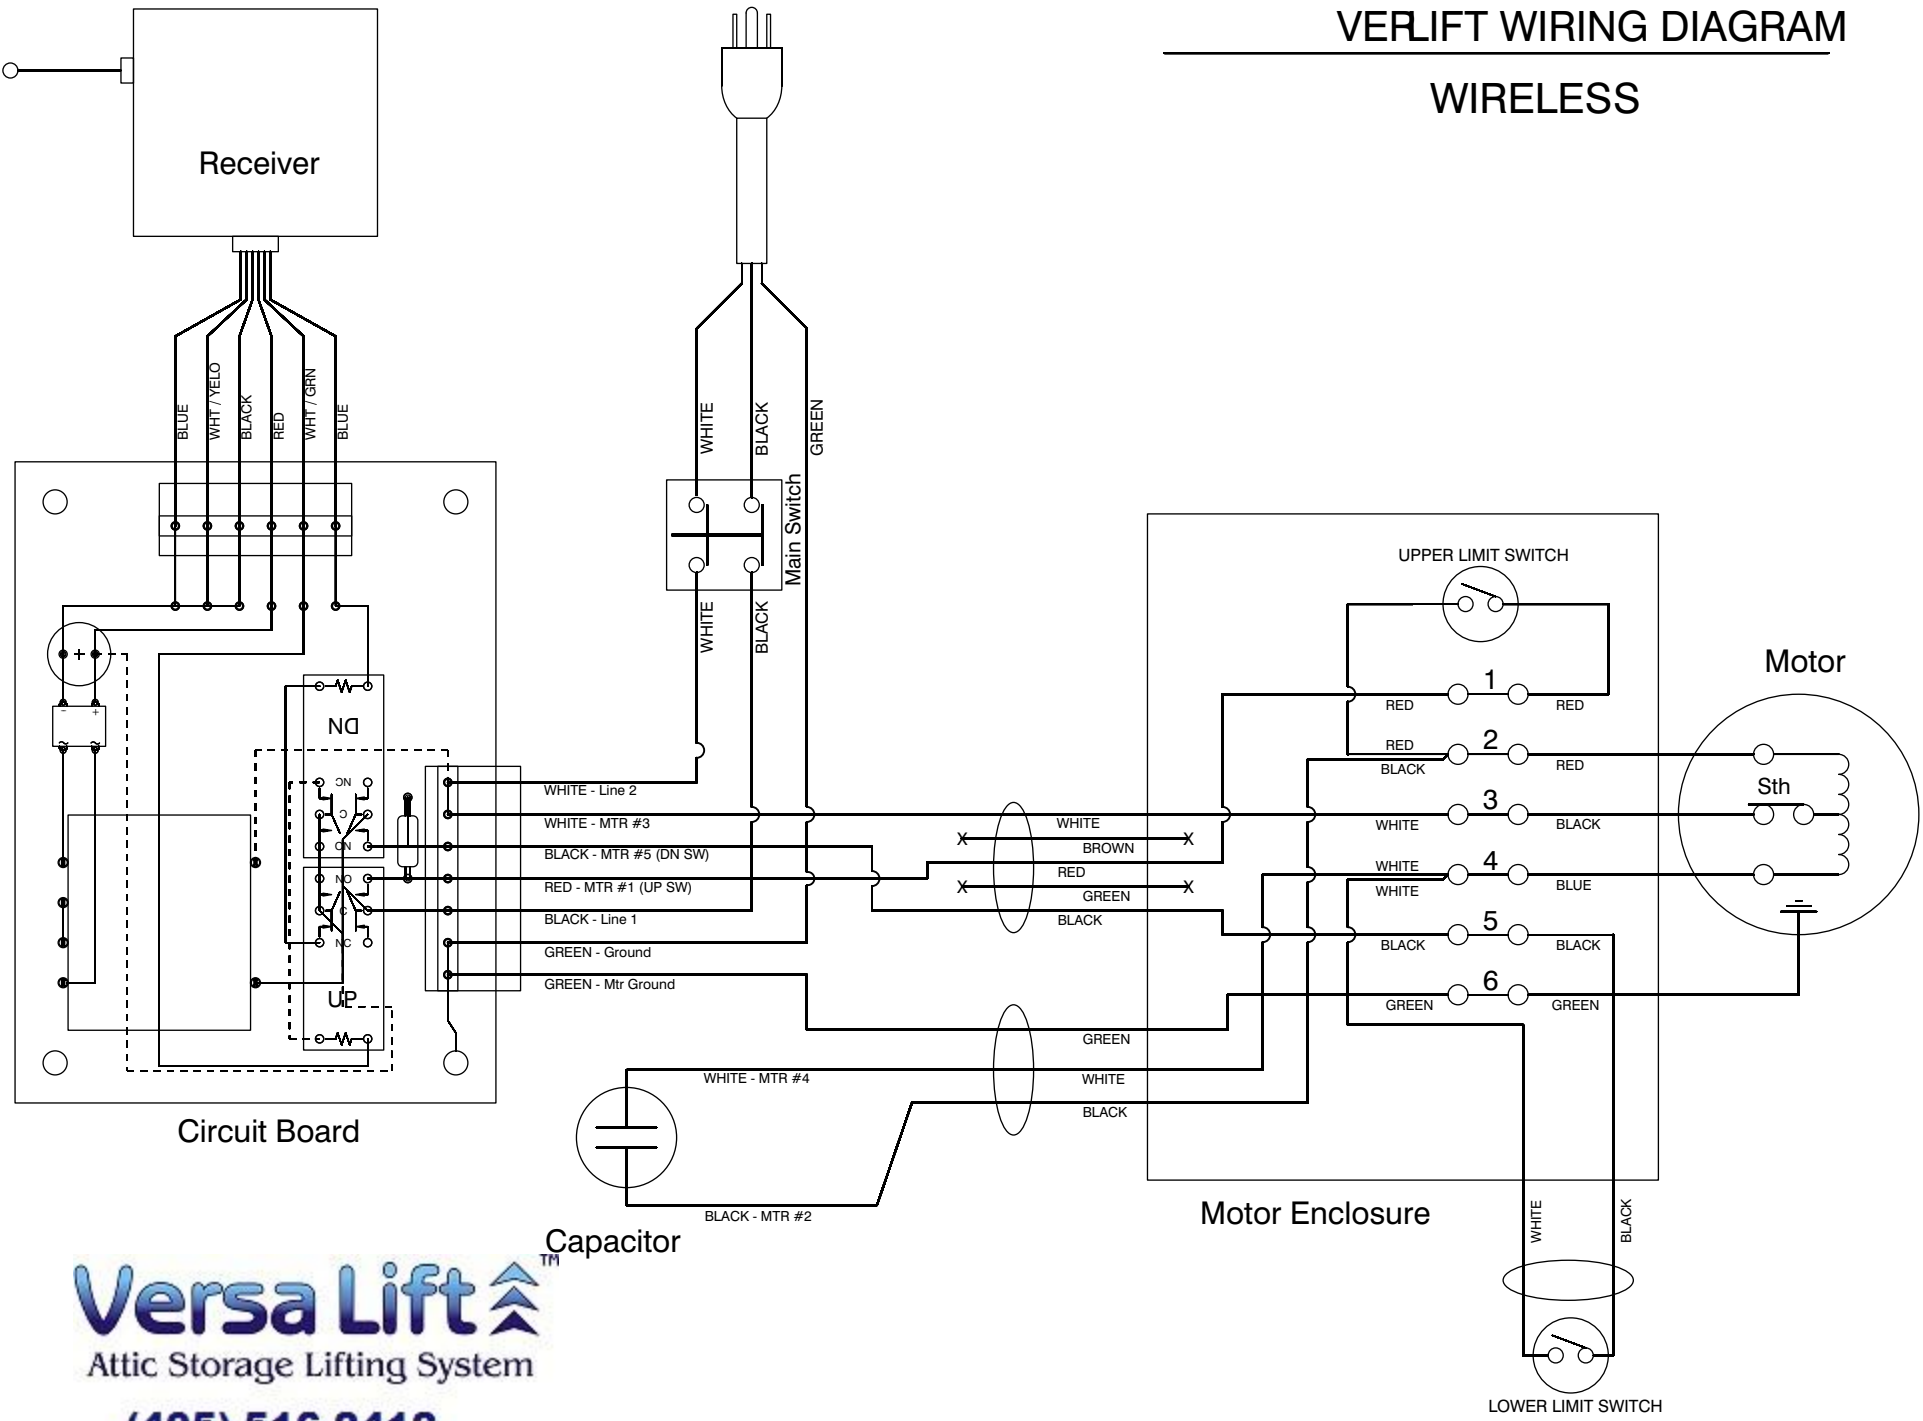

VERLIFT WIRING DIAGRAM

WIRELESS

Versa Lift 
Attic Storage Lifting System

(405) 516 2412